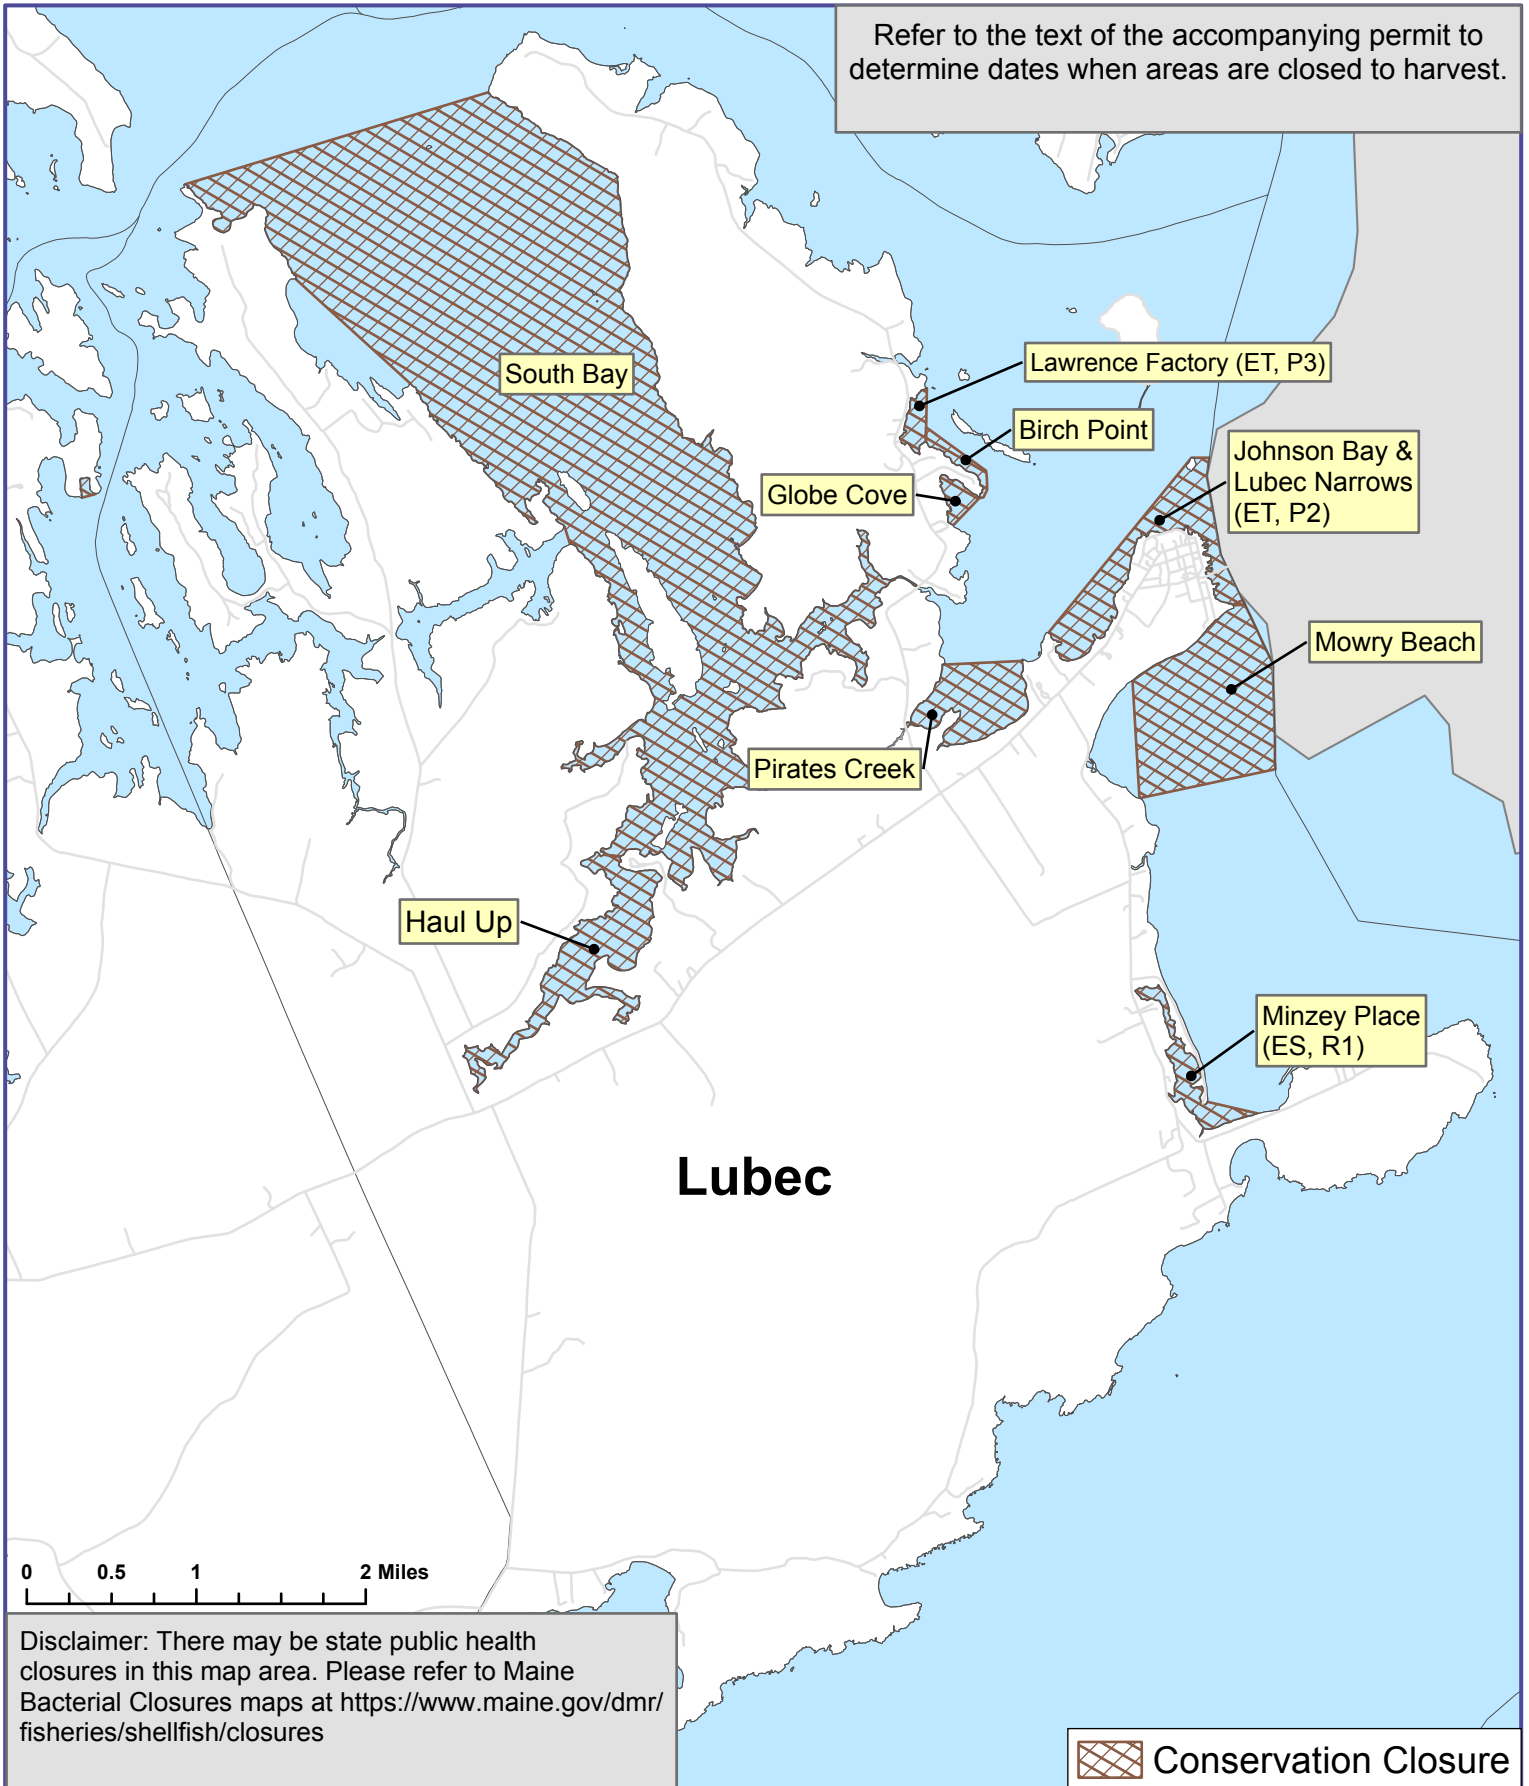

Maine Department of Marine Resources

Lubec

Municipal Conservation Closures

Refer to the text of the accompanying permit to determine dates when areas are closed to harvest.

Disclaimer: There may be state public health closures in this map area. Please refer to Maine Bacterial Closures maps at <https://www.maine.gov/dmr/fisheries/shellfish/closures>

 Conservation Closure